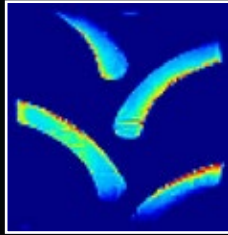

PREDECESSOR