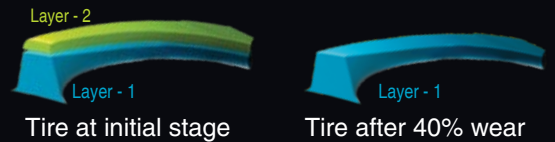

ATG | BETTER VALUE.
SMARTER CHOICE.

AGRI STAR II 70-85 SERIES

TIRES THAT ARE A CLASS APART

 **ALLIANCE**
ENGINEERED TO KEEP YOU AHEAD

STELLAR PERFORMANCE, GUARANTEED.

Agricultural tires get their most advanced upgrade. Alliance is proud to introduce the brand new AGRI STAR II series, designed to perform exceptionally well on the field and please the eye as well.

Its elegant sidewall inspired by water and earth complements the modern tractor's connect with the land, whereas its innovative lug with Stratified Layer Technology raises the bar of on-field performance, making it the class apart tire.

UNMATCHED TRACTION AND DURABILITY

Stratified Layer Technology is a unique combination of two layers - The first layer with a multi-angle lug profile and the second layer with a single angle lug profile. Each lug of AGRI STAR II is formed by combining these layers. Even after prolonged wear the second layer of lug ensures traction and roadability, making it well-equipped for on and off field operations.

The two layers with different profiles also assure better braking capabilities, increase in contact area and excellent self cleaning.

The dual step tie-bars prevent lug shuffling and act as mud breakers ensuring excellent self-cleaning.